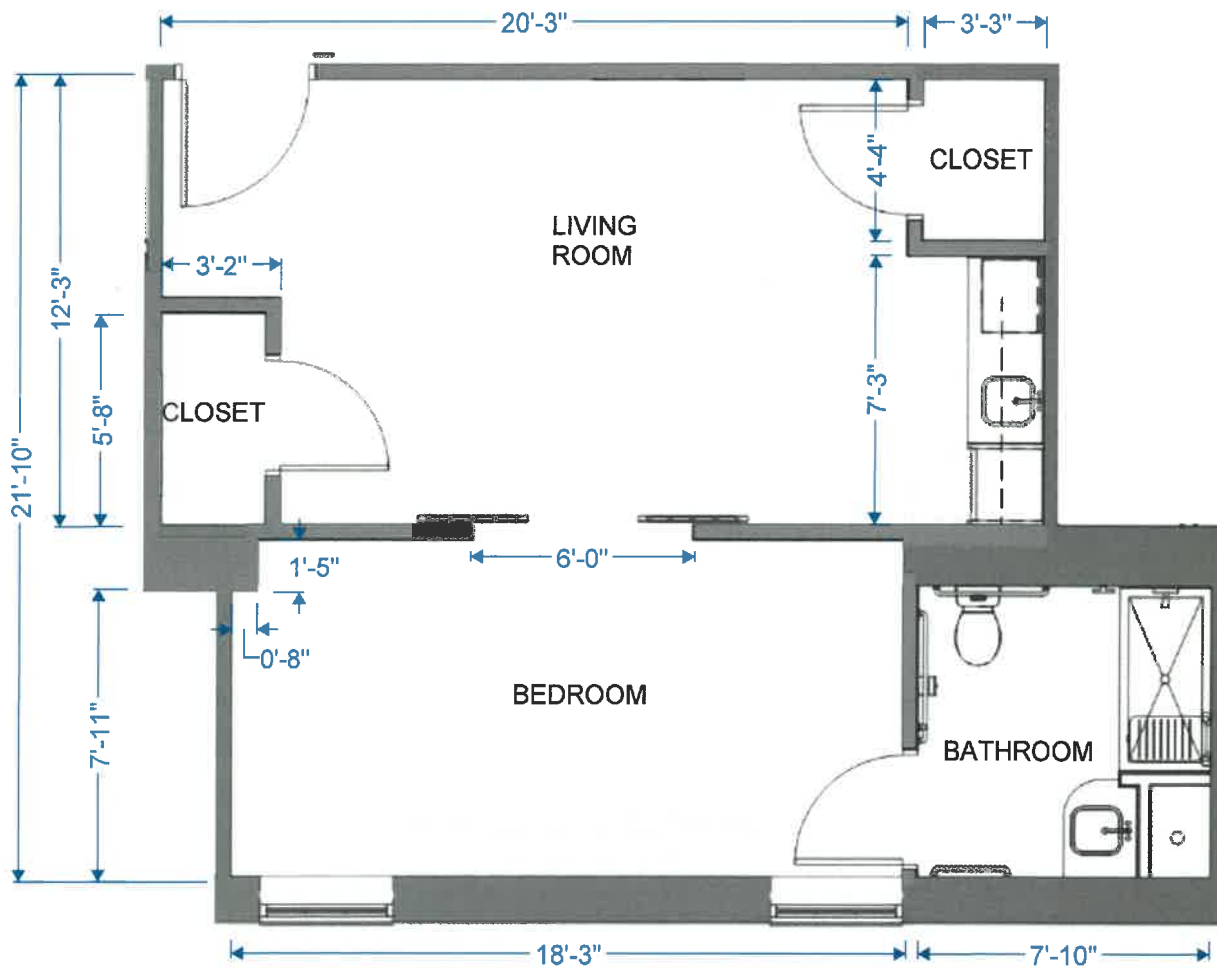

PICKERSGILL

Retirement Community

DELUXE SUITE – PLAN TYPE C